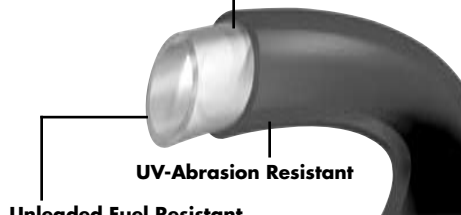

Carburetor air pipe Translucent green

Dimension	Length	MTV No	Retail
1.5 x 4mm	34.8' (10m)	09-3949 (D)	$7.99
2 x 5mm	34.8' (10m)	09-3998 (D)	$10.99
3 x 6mm	34.8' (10m)	09-3999 (D)	$12.99

Double-Skinned Pipe for Unleaded Petrol

Air Pipe