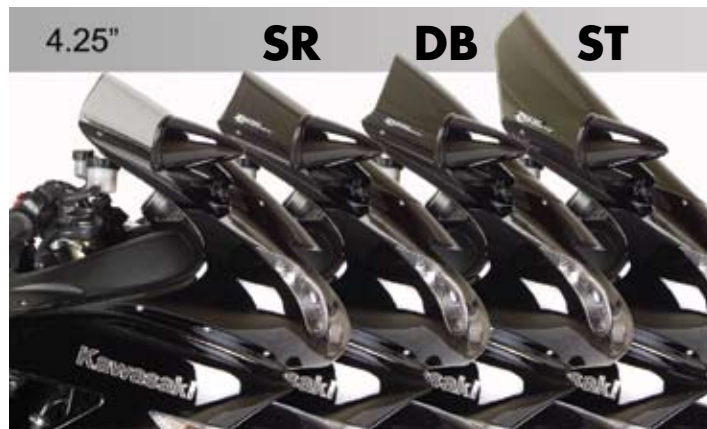

REPLACEMENT WINDSCREEN APPLICATION CHART

Windscreens

Special high-volume production methods make this quality windscreen available at an affordable price. Aerospace-type "blow molding" construction rivals the strength, fit and clarity of more expensive Zero Gravity screens. Satin-finished visible edges, available in clear, smoke and these standard colours: red, fluorescent blue, dark blue, dark, purple, green and yellow. ZERO GRAVITY, committed to providing the highest quality for the performance rider!

ZERO GRAVITY offer three different style of windshields:

The SR (OEM replacement), The Double Bubble (Slightly raise) and the Sport Touring (maximum wind protection)

REPLACEMENT WINDSCREEN SR (OEM ORIGINAL)